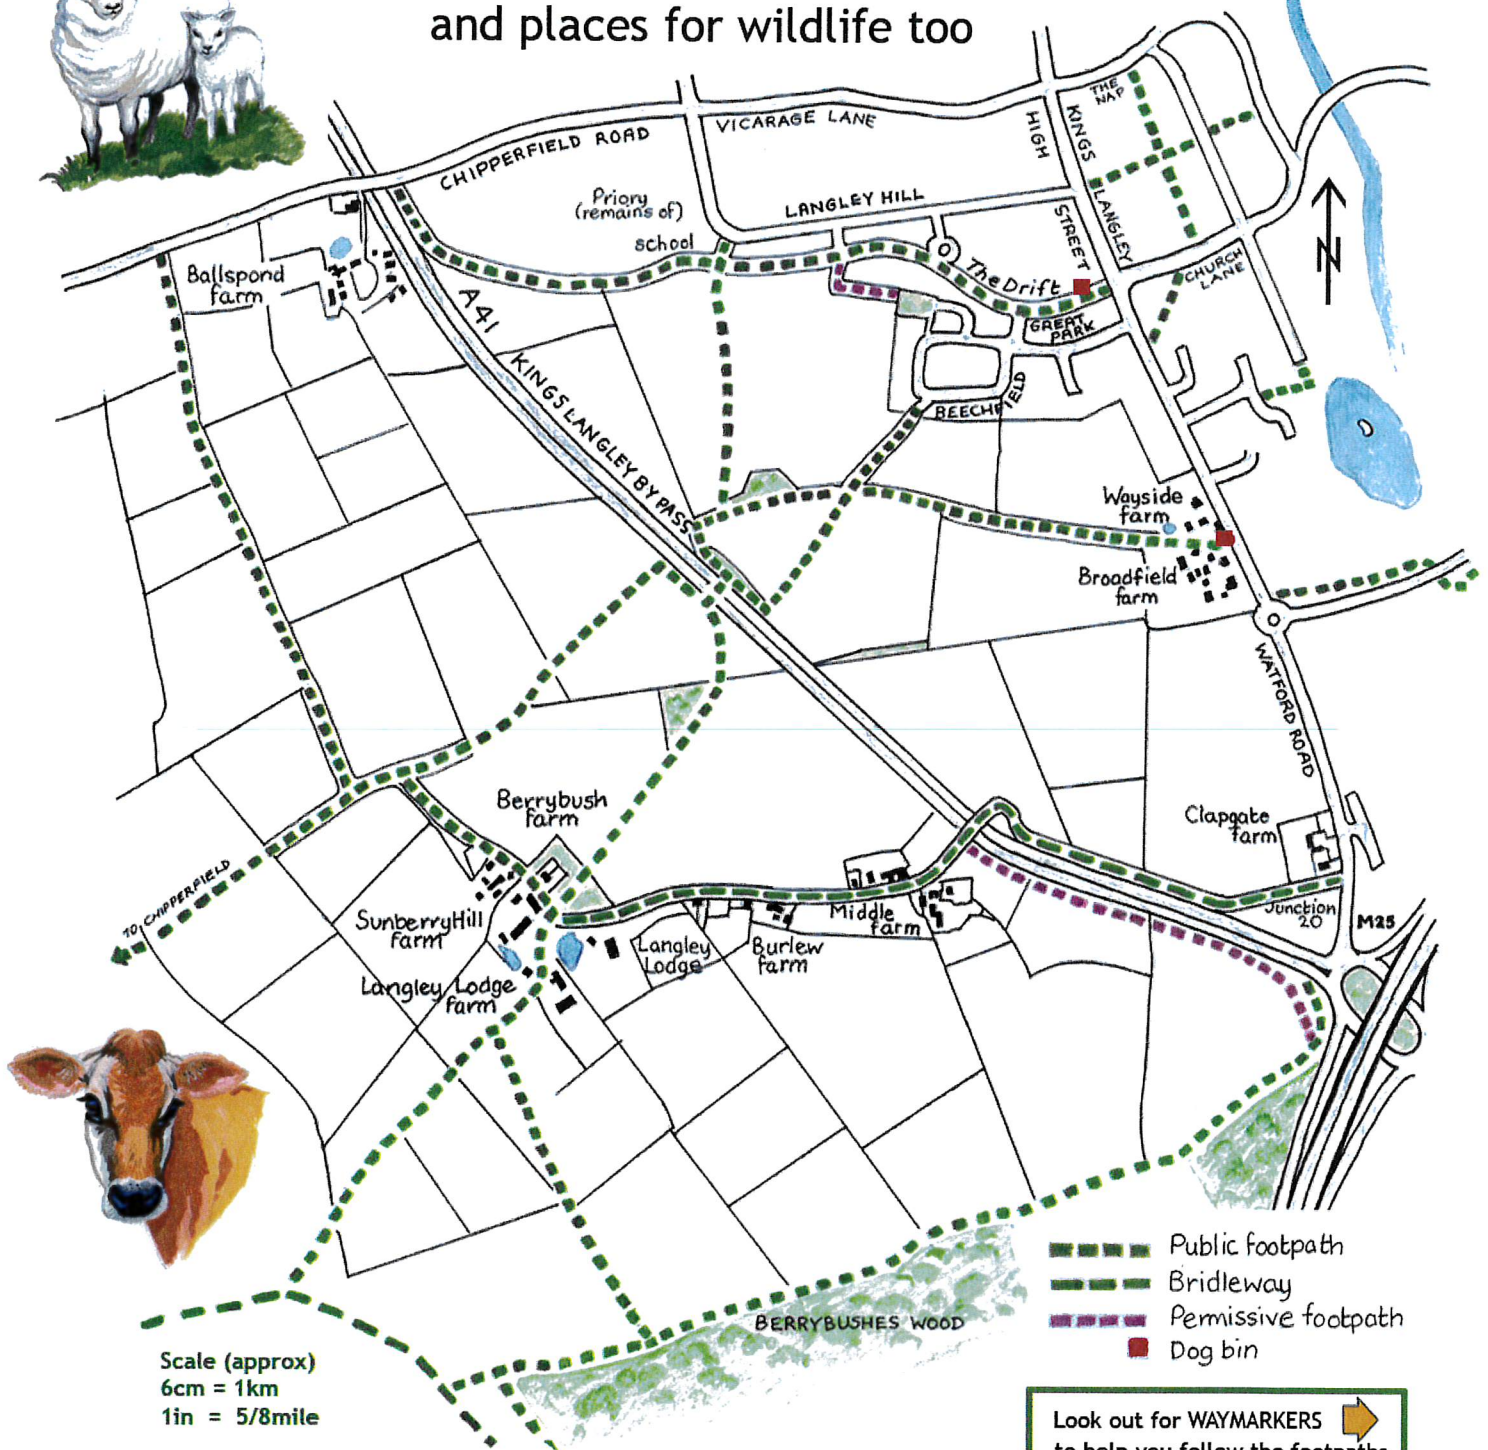

Enjoy a walk in the countryside and help to look after it

These are working farms
and places for wildlife too

Scale (approx)
6cm = 1km
1in = 5/8mile

Please:

- stay on the footpaths. This protects the farmers' crops and encourages ground nesting birds like skylarks;
- be a responsible dog owner. For your dog's safety, keep your dog under close control and please use the dog bins;
- remember that cycling is not allowed on public footpaths.